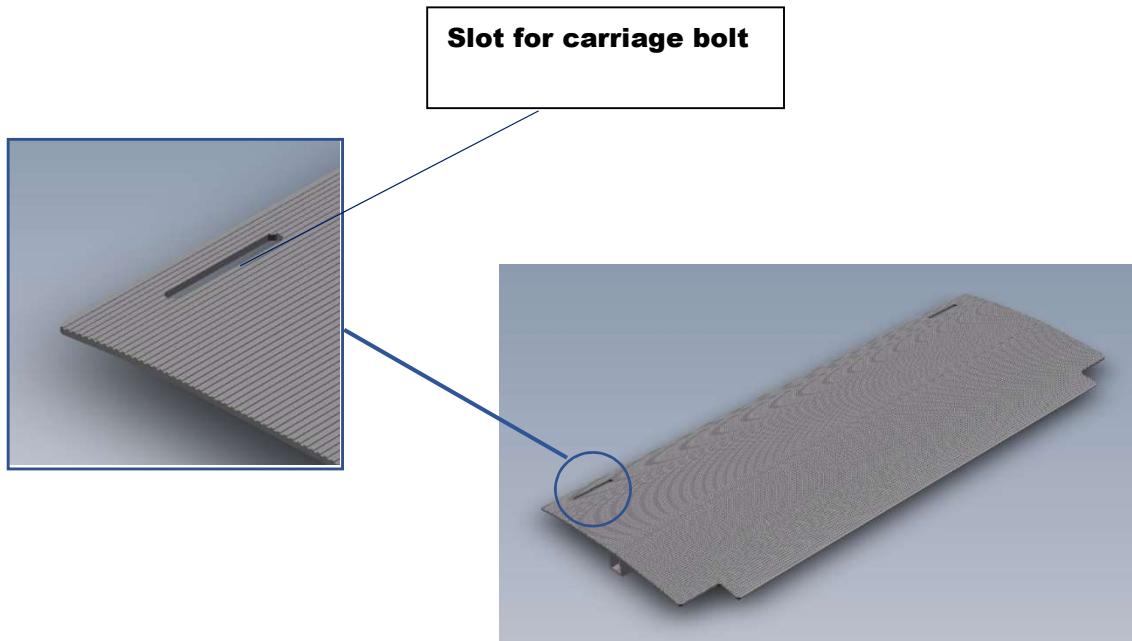

Assembly

Hardware

M8 x 60 Carriage Bolt (2 pcs)

Fender Washer (2 pcs)

M8 Nut (2 pcs)

Assembly

Hardware

M8 x 60 Carriage Bolt (2 pcs)

Fender Washer (2 pcs)

M8 Nut (2 pcs)

Assembly

Hardware

M8 x 60 Carriage Bolt (2 pcs)

Fender Washer (2 pcs)

M8 Nut (2 pcs)

Assembly

Hardware

M8 x 60 Carriage Bolt (2 pcs)

Fender Washer (2 pcs)

M8 Nut (2 pcs)

Assembly

Hardware

M8 x 60 Carriage Bolt (2 pcs)

Fender Washer (2 pcs)