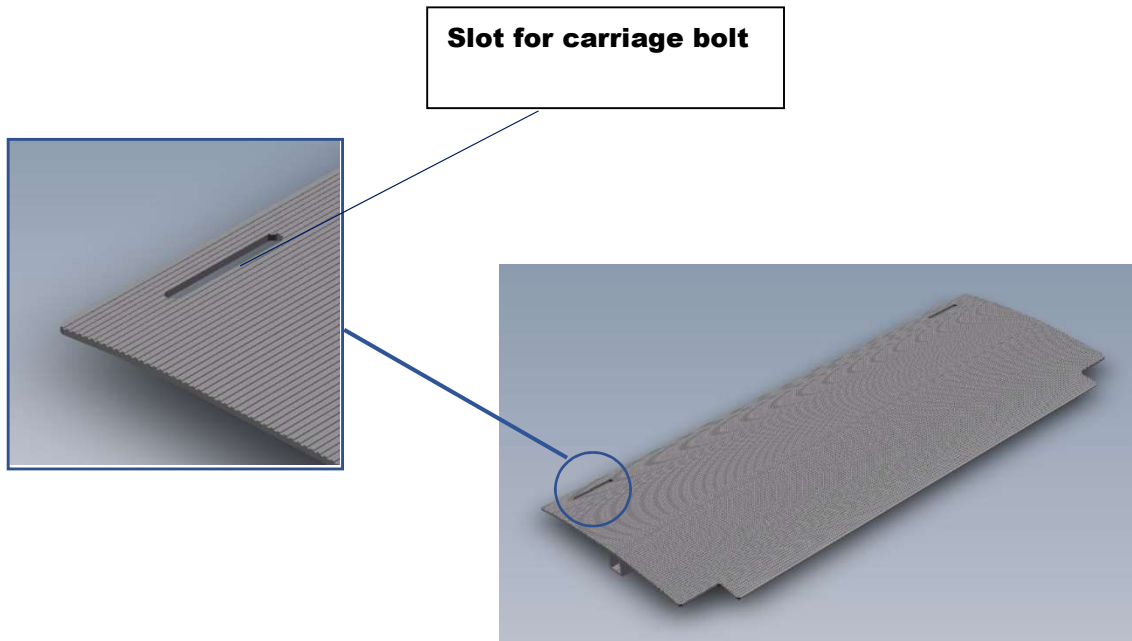

Hardware

M8 x 60 Carriage Bolt (2 pcs)

Fender Washer (2 pcs)

M8 Nut (2 pcs)

Assembly

Hardware

M8 x 60 Carriage Bolt (2 pcs)

Fender Washer (2 pcs)