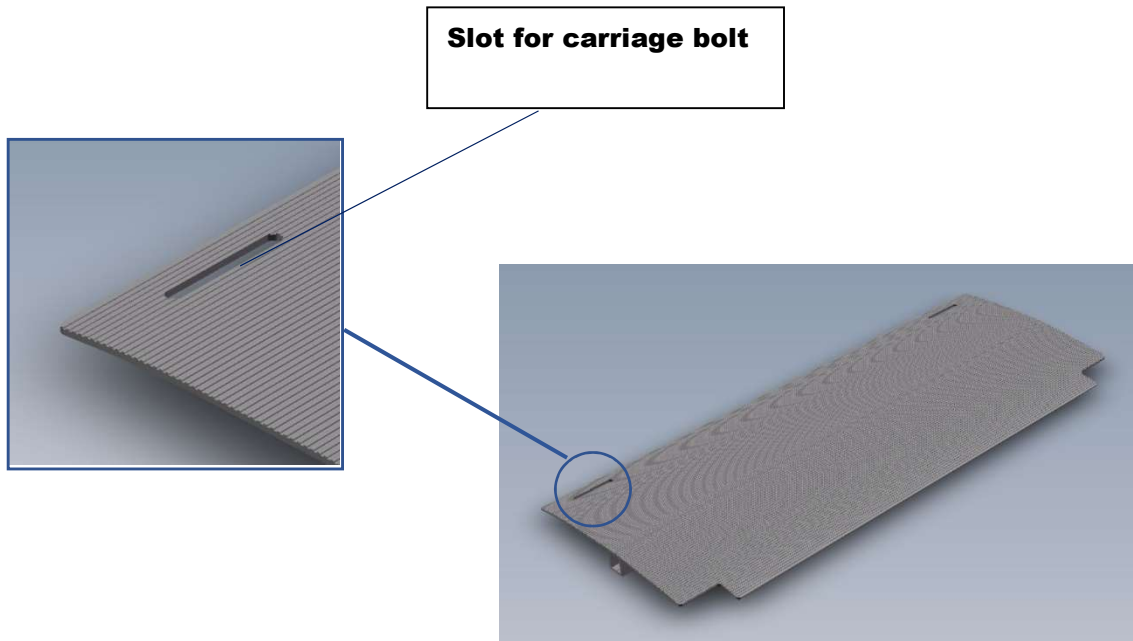

Assembly

Hardware

M8 x 60 Carriage Bolt (2 pcs)

Fender Washer (2 pcs)

M8 Nut (2 pcs)

Assembly

Hardware

M8 x 60 Carriage Bolt (2 pcs)

Fender Washer (2 pcs)

M8 Nut (2 pcs)

Assembly

Hardware

M8 x 60 Carriage Bolt (2 pcs)

Fender Washer (2 pcs)

M8 Nut (2 pcs)

Assembly

Hardware

M8 x 60 Carriage Bolt (2 pcs)

Fender Washer (2 pcs)

M8 Nut (2 pcs)

Assembly

Hardware

M8 x 60 Carriage Bolt (2 pcs)

Fender Washer (2 pcs)