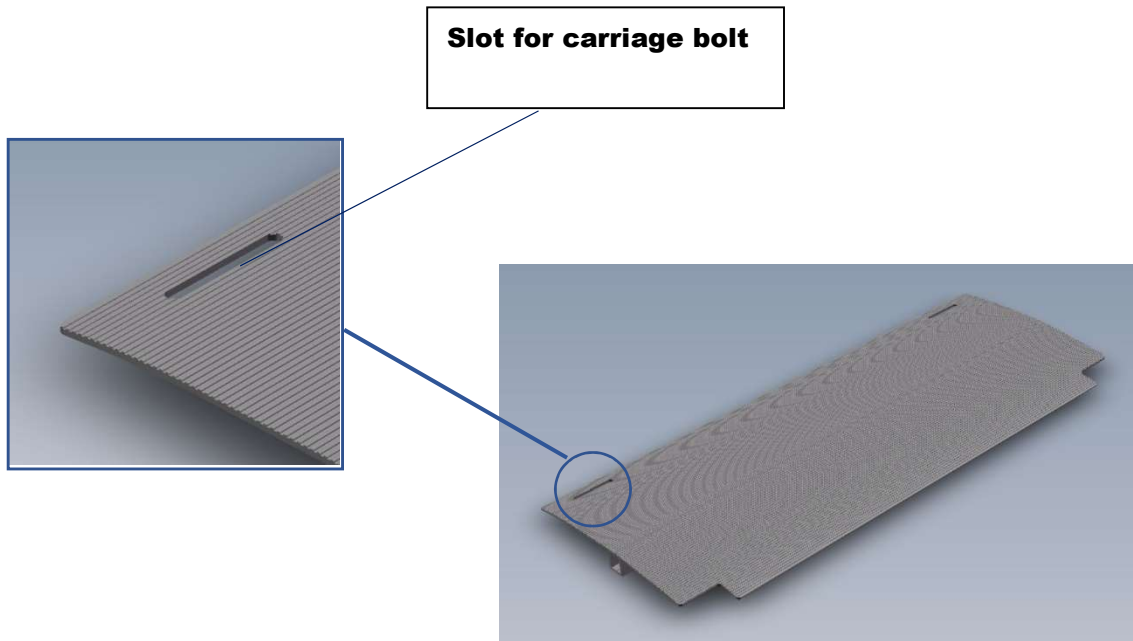

Fender Washer (2 pcs)

M8 Nut (2 pcs)

Assembly

Hardware

M8 x 60 Carriage Bolt (2 pcs)

Fender Washer (2 pcs)

M8 Nut (2 pcs)

Assembly

Hardware

M8 x 60 Carriage Bolt (2 pcs)

Fender Washer (2 pcs)

M8 Nut (2 pcs)

Assembly

Hardware

M8 x 60 Carriage Bolt (2 pcs)

Fender Washer (2 pcs)